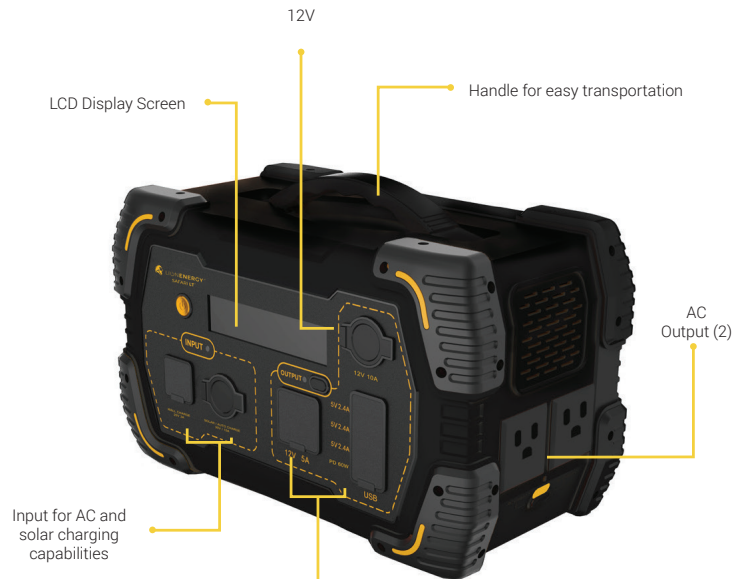

LIFE ON YOUR TERMS

- Freedom to go and power your life
- Be prepared for any emergency
- Power your work anytime, anywhere
- Portable, renewable energy

OPTIONAL LION 100™ 12V SOLAR PANEL

Sold separately, a durable, portable, and easy-to-connect 100W solar panel that last up to 20 years. It is easy to connect multiple panels together.